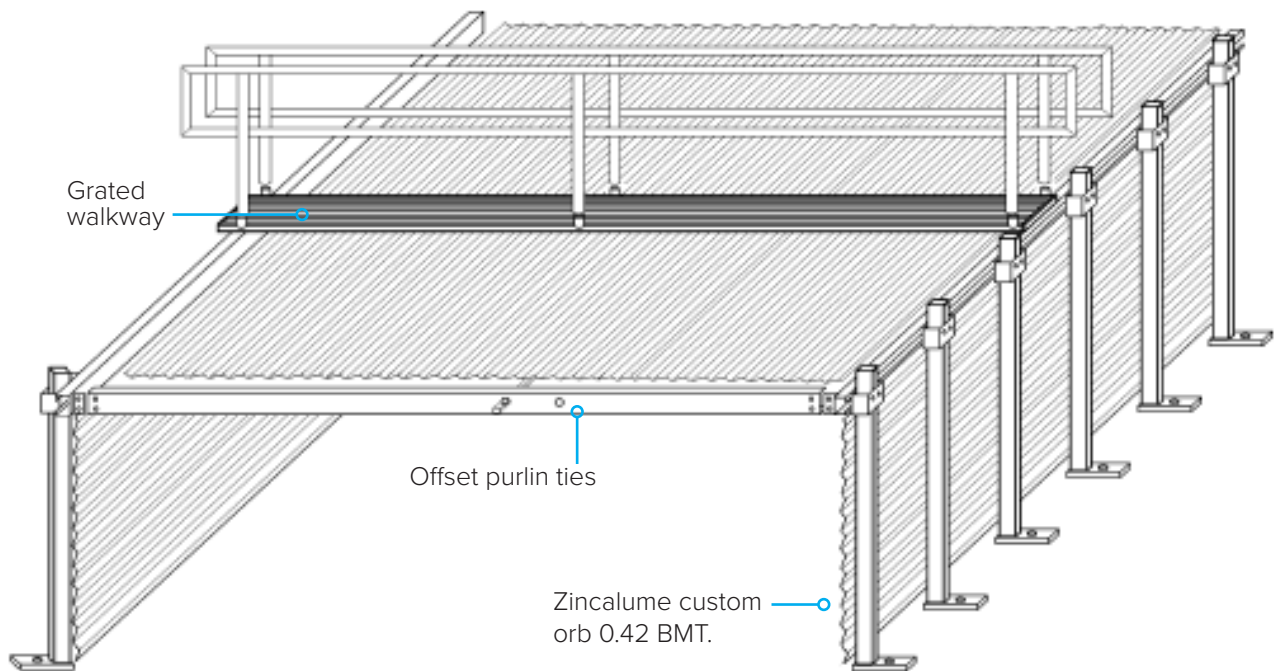

Unrated Overcast BASIC STRUCTURE ONLY

For any further information or pricing please contact us.

Your choice of stairs, ladders (both step and rung styles) and ramps are available to be ordered with the over-cast structure.

There are other optional extras that can be included with this structure.

Some of them include: Hanging chain
Overcast roof to cut through roof props.

☎ 02 4967 2164

@ sales@ghfabrications.com.au

📍 4 McIntyre Road, Tomago NSW 2322