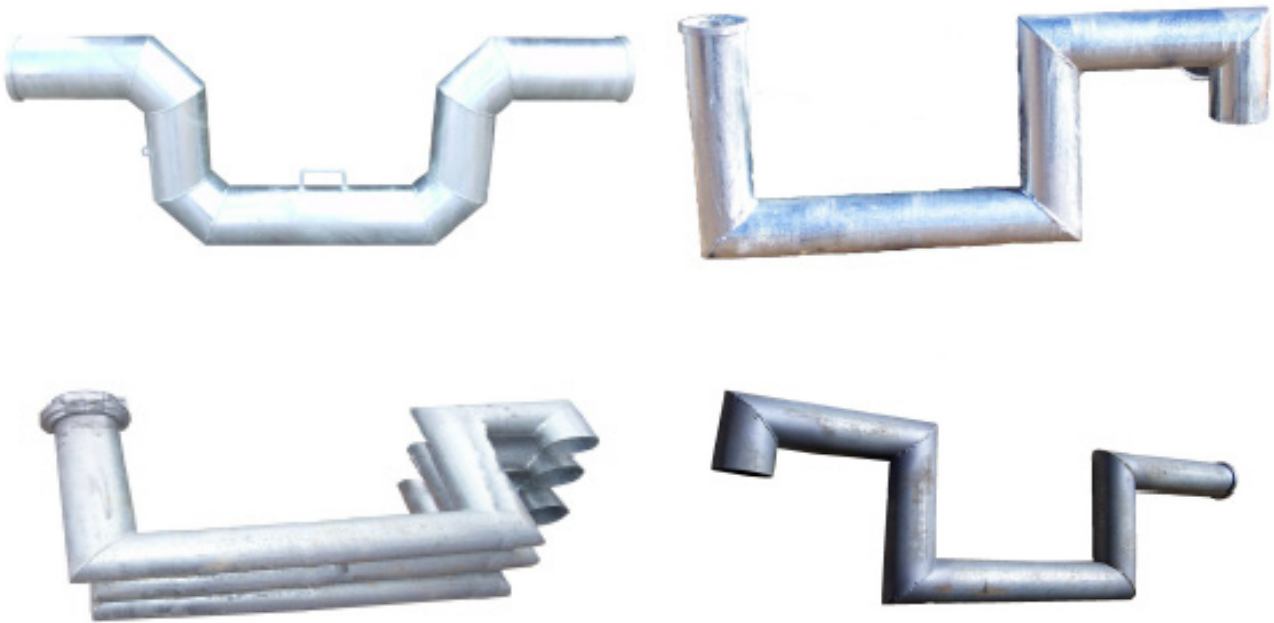

U Tubes / S Traps

U Tubes or S Traps can be manufactured in both 4" (100mm) and 6" (150mm) material and in whatever different configuration is required to suit your needs.

[For any further information or pricing please contact us.](#)