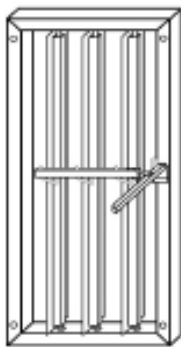

Unrated 4 panel Regulator with Man Access Door Panel

A light weight four panel regulator has a standard length top and bottom beam with three regulating panels and one man door panel bolted into place between them forming a wall. The addition of a man door panel allows for easy access through the regulator. The vertical louvers are all fully adjustable and can be locked into numerous positions if required to manually maintain and adjust air flow.

[For any further information or pricing please contact us.](#)

☎ 02 4967 2164

✉ sales@ghfabrications.com.au

📍 4 McIntyre Road, Tomago NSW 2322

✉ PO Box 623, Raymond Terrace NSW 2324

GHFABRICATIONS.COM.AU