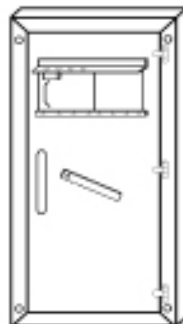

Unrated 4 panel Regulator with Man Access Door Panel

A light weight four panel regulator has a standard length top and bottom beam with three regulating panels and one man door panel bolted into place between them forming a wall. The addition of a man door panel allows for easy access through the regulator. The vertical louvers are all fully adjustable and can be locked into numerous positions if required to manually maintain and adjust air flow.

[For any further information or pricing please contact us.](#)

☎ 02 4967 2164

✉ sales@ghfabrications.com.au

📍 4 McIntyre Road, Tomago NSW 2322

✉ PO Box 623, Raymond Terrace NSW 2324

GHFABRICATIONS.COM.AU