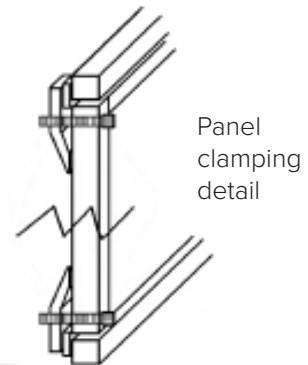

Unrated 4 panel Regulator with Man Access Door Panel

A light weight four panel regulator has a standard length top and bottom beam with three regulating panels and one man door panel bolted into place between them forming a wall. The addition of a man door panel allows for easy access through the regulator. The vertical louvers are all fully adjustable and can be locked into numerous positions if required to manually maintain and adjust air flow.

[For any further information or pricing please contact us.](#)

☎ 02 4967 2164

✉ sales@ghfabrications.com.au

📍 4 McIntyre Road, Tomago NSW 2322

✉ PO Box 623, Raymond Terrace NSW 2324

GHFABRICATIONS.COM.AU