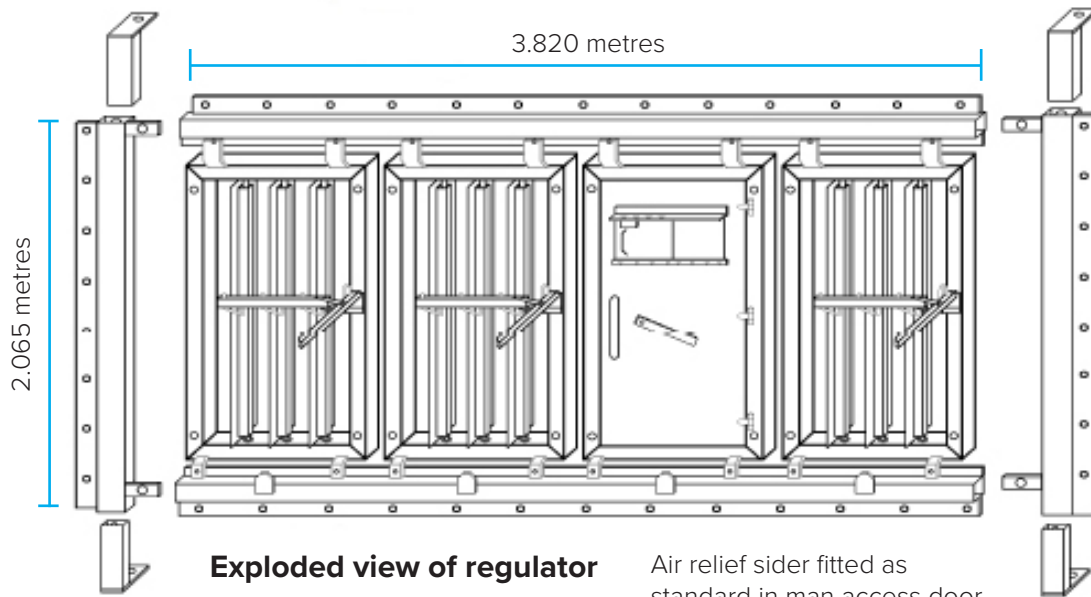

Unrated 4 panel Regulator with Man Access Door Panel

A light weight four panel regulator has a standard length top and bottom beam with three regulating panels and one man door panel bolted into place between them forming a wall. The addition of a man door panel allows for easy access through the regulator. The vertical louvers are all fully adjustable and can be locked into numerous positions if required to manually maintain and adjust air flow.

[For any further information or pricing please contact us.](#)

☎ 02 4967 2164

✉ sales@ghfabrications.com.au

📍 4 McIntyre Road, Tomago NSW 2322

✉ PO Box 623, Raymond Terrace NSW 2324

GHFABRICATIONS.COM.AU