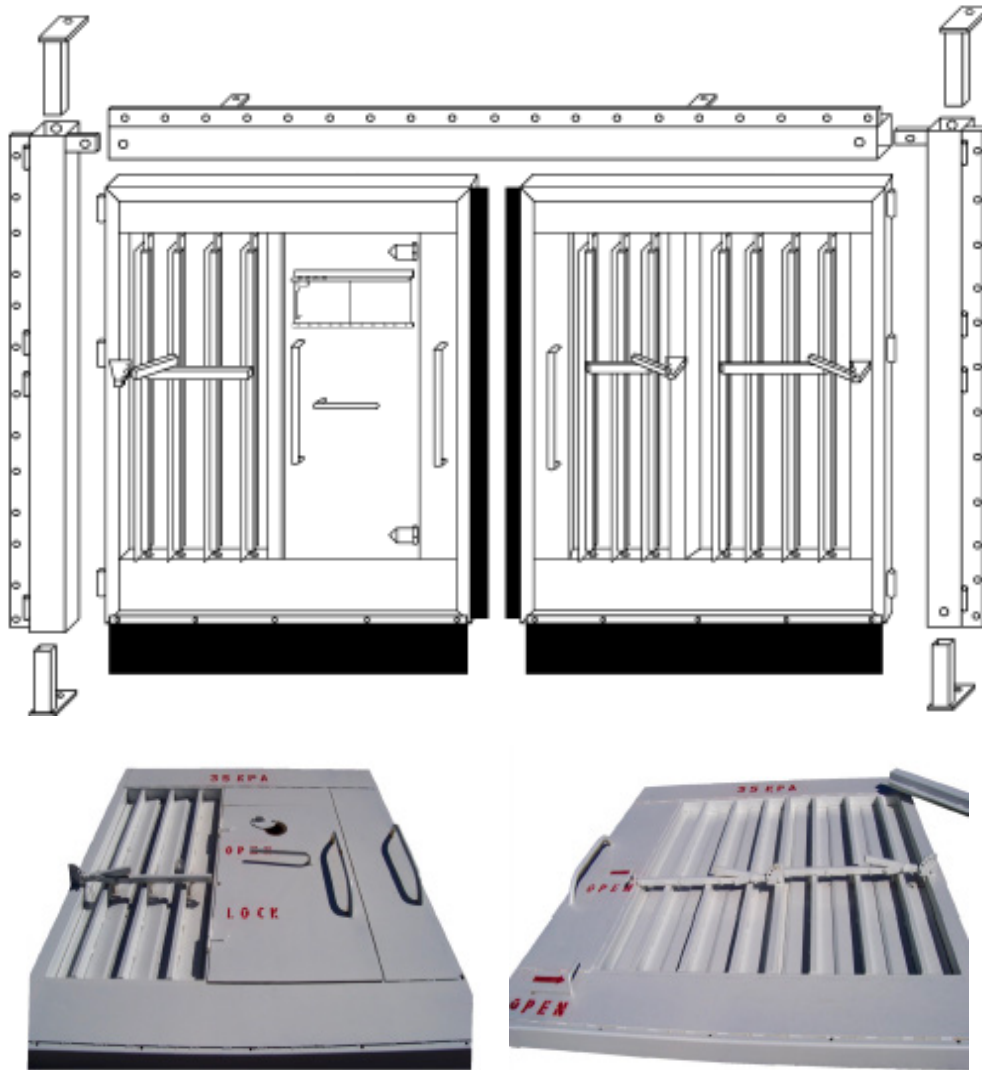

Rated Machine Door Regulator

A standard rated machine door frame fitted with regulating louvers. The louvers are all fully adjustable and can be locked into numerous positions if required to manually maintain and adjust air flow. A man access door can be fitted if required.

[For any further information or pricing please contact us.](#)

☎ 02 4967 2164

@ sales@ghfabrications.com.au

📍 4 McIntyre Road, Tomago NSW 2322

✉ PO Box 623, Raymond Terrace NSW 2324

GHFABRICATIONS.COM.AU