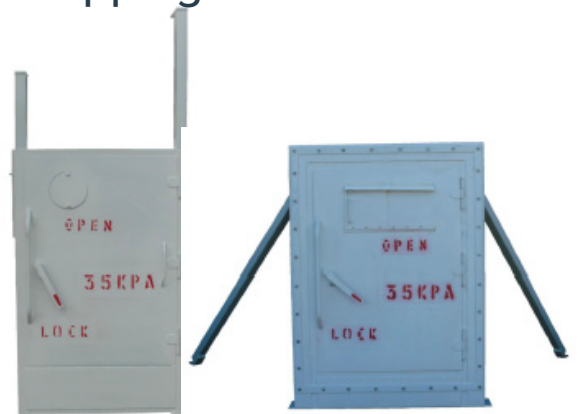

Man Access Doors to suit a flexible stopping

The elements of design and other data herein are the express property of Glenn Hartin Fabrications Pty Limited, and are not to be used in whole or in part without the written consent of the company.