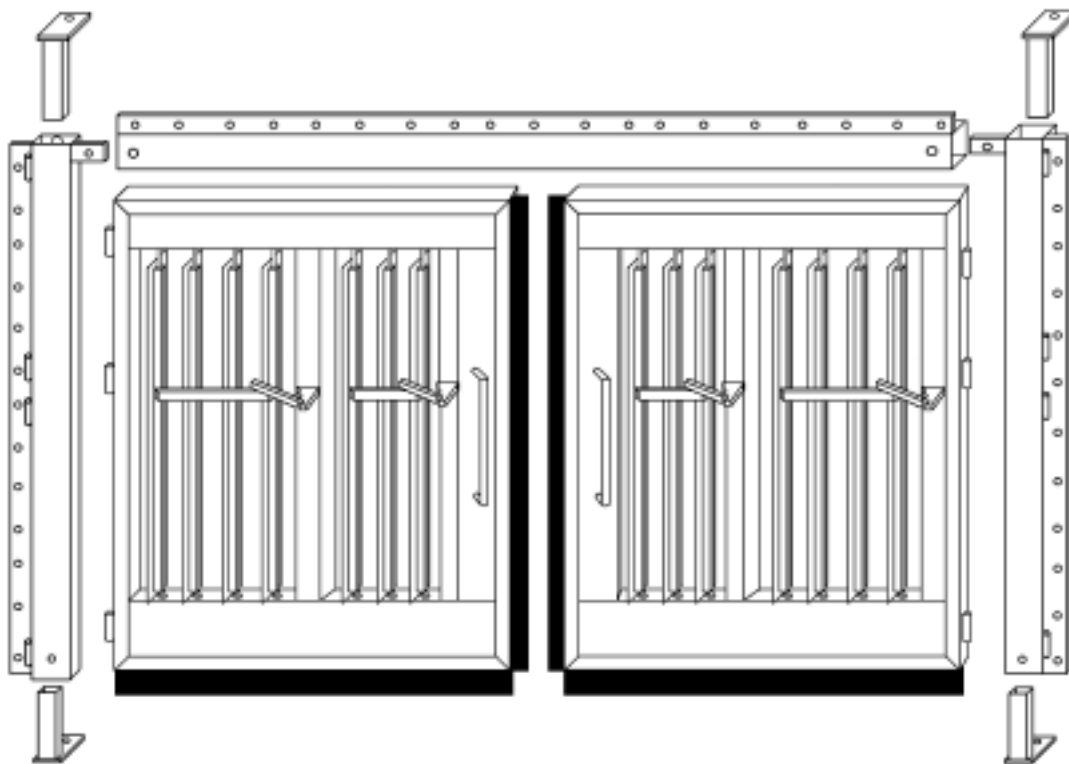

Machine Door Regulator

These doors are in a machine door style frame with full adjustable louvers that can be locked into place if necessary to regulate the air flow. They can be supplied in unrated, 2 PSI and 5 PSI rated designs and a man access door can be added if required.

[For any further information or pricing please contact us.](#)

☎ 02 4967 2164

@ sales@ghfabrications.com.au

📍 4 McIntyre Road, Tomago NSW 2322

✉ PO Box 623, Raymond Terrace NSW 2324

GHFABRICATIONS.COM.AU