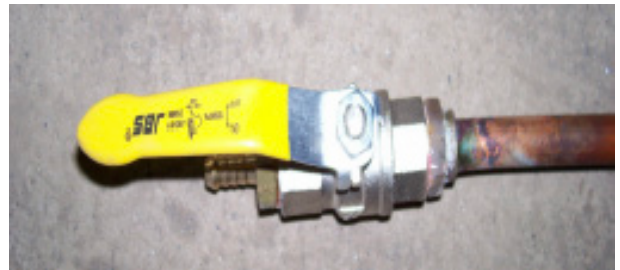

Gas Sampling Pipe /Air Test Valve

For any further information or pricing please contact us.

☎ 02 4967 2164

@ sales@ghfabrications.com.au

📍 4 McIntyre Road, Tomago NSW 2322

✉ PO Box 623, Raymond Terrace NSW 2324